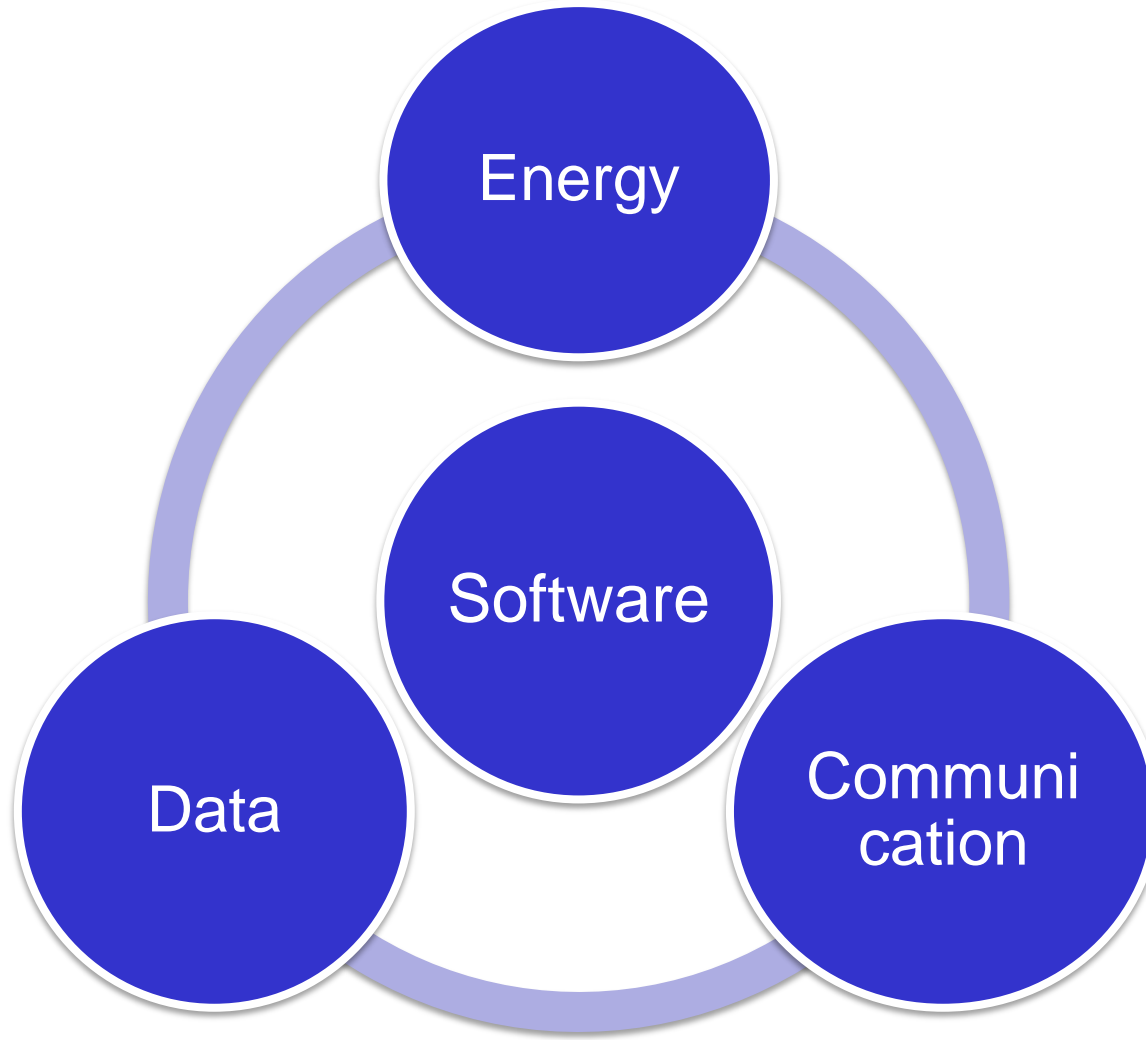

Riigi
Infosüsteemi
Amet

Software stores our wisdom

Jaan Priisalu

05.06.2012

Topics

- Artificial environment
 - CIIP at home
- Conflicts in cyberspace
 - Criminal
 - Political
- Experience management

A virtuous cycle of security

Artificial environments

- Energy
- Communication
- Food and water
- Transportation
- Finance

Data is abstraction of influence

Explosion of complexity

Way of Life

Automation

We are protecting our time

We give our tasks to machines

Software stores our behaviour

Critical dependency

Artificial environments at home

- Entertainment
- Smart home
- Smart car and road

Entertainment

35MM VS. DIGITAL PROJECTION TECHNOLOGY IN GLOBAL CINEMAS

SOURCE: IHS SCREEN DIGEST NOVEMBER 2011

Smart home

Smart transportation

When congestion occurs

When congestion minimizer system is used

Fragile virtual world

- 0.1% on paper
- BGP ja DNS
- Personal data in cloud
- Power of financial markets

Communication through software