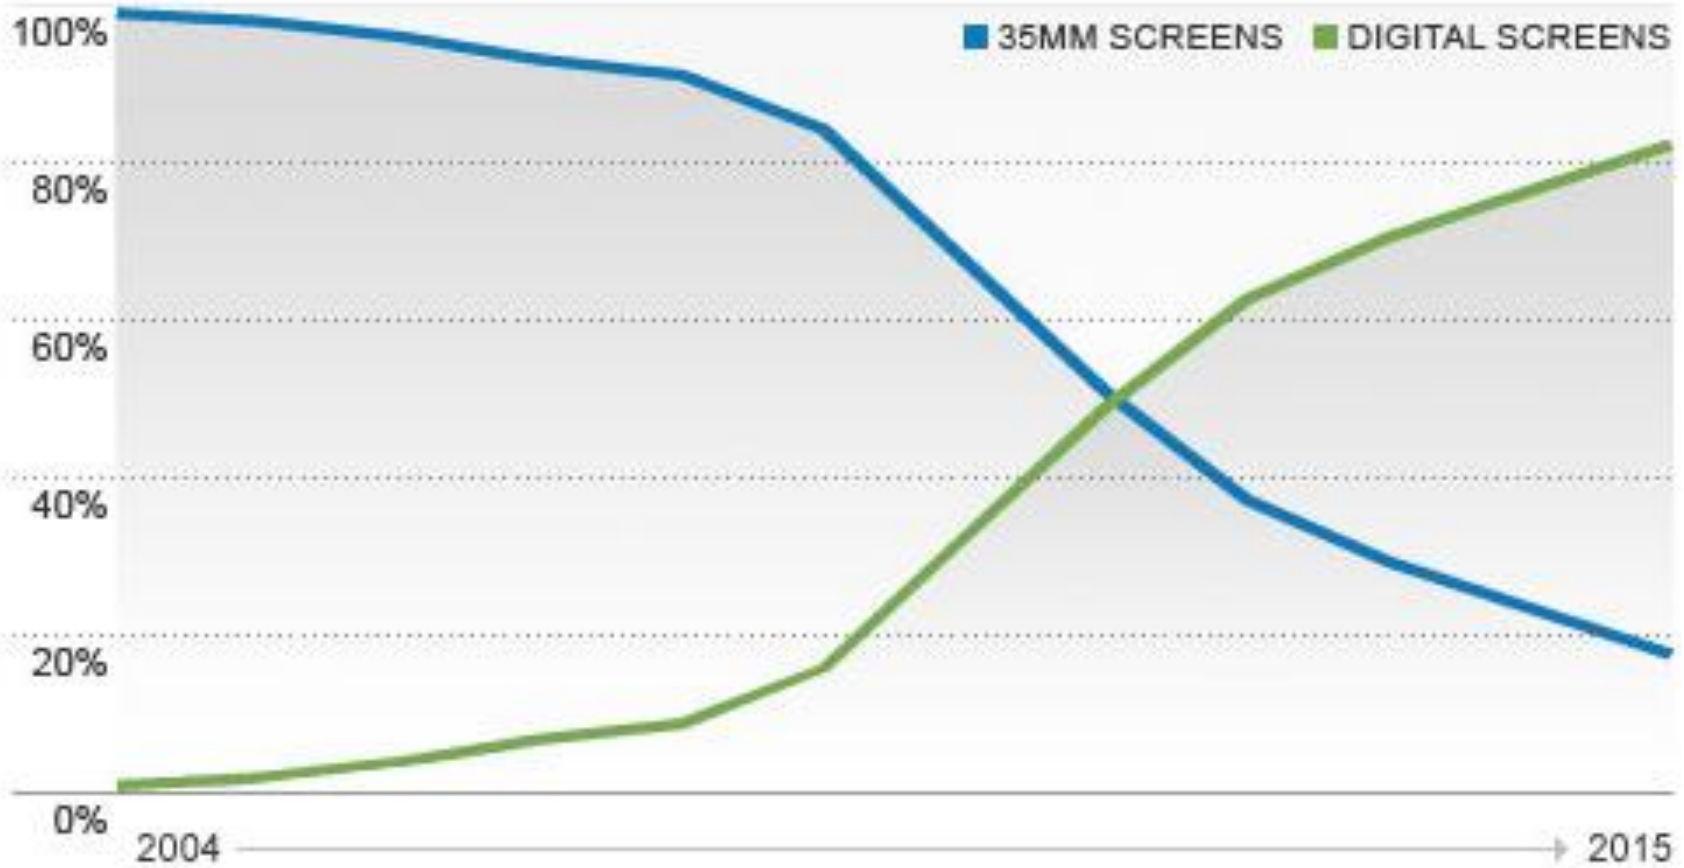

Software stores our behaviour

Critical dependency

Artificial environments at home

- Entertainment
- Smart home
- Smart car and road

Entertainment

35MM VS. DIGITAL PROJECTION TECHNOLOGY IN GLOBAL CINEMAS

SOURCE: IHS SCREEN DIGEST NOVEMBER 2011